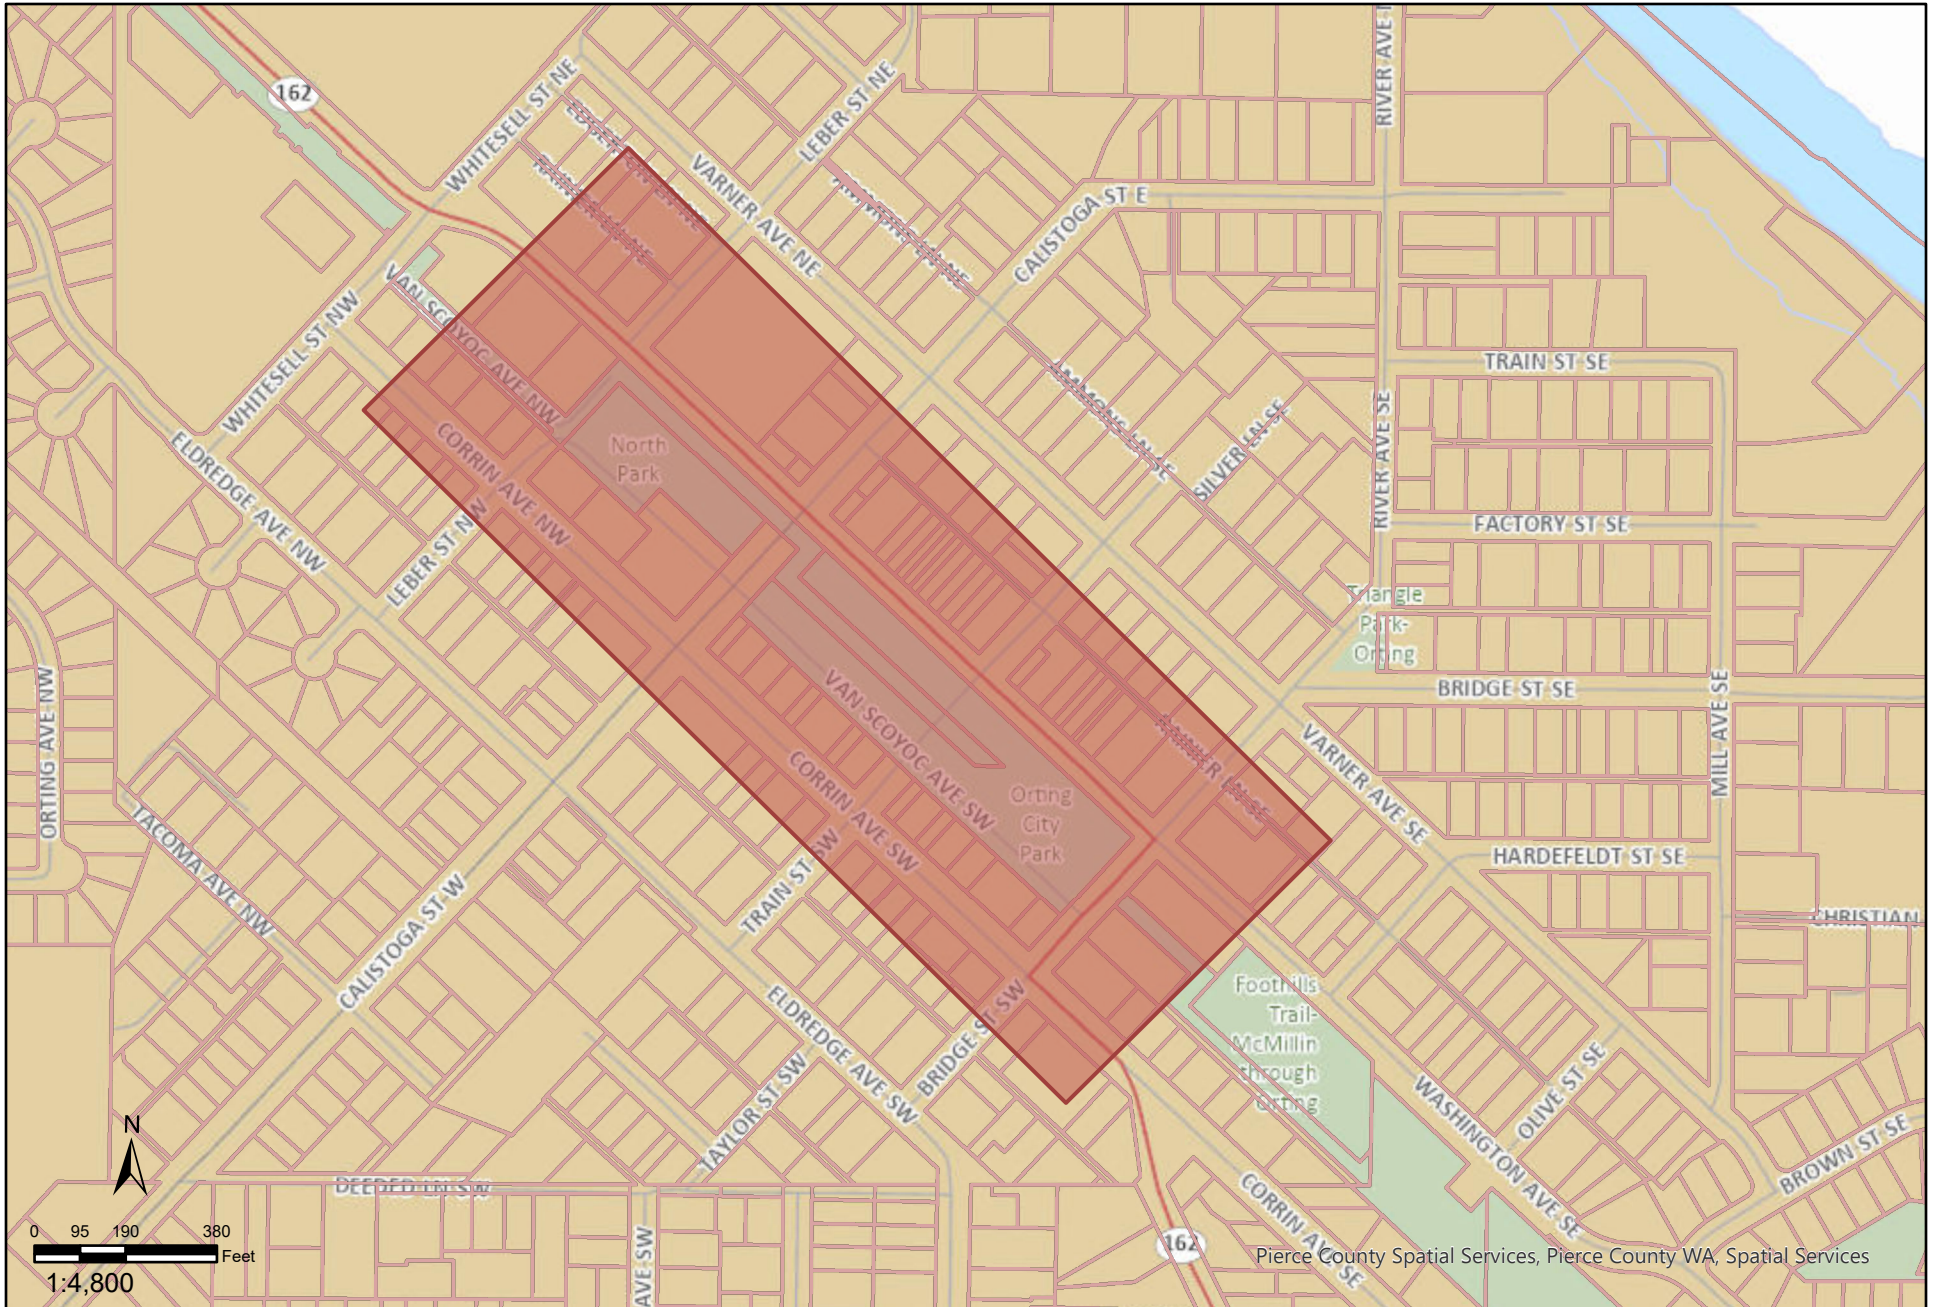

Public Event 300ft Buffer Map

Pierce County Spatial Services, Pierce County WA, Spatial Services

During a Public Event, Food Trucks shall not operate within the highlighted area, except when authorized in writing by the event organizer.